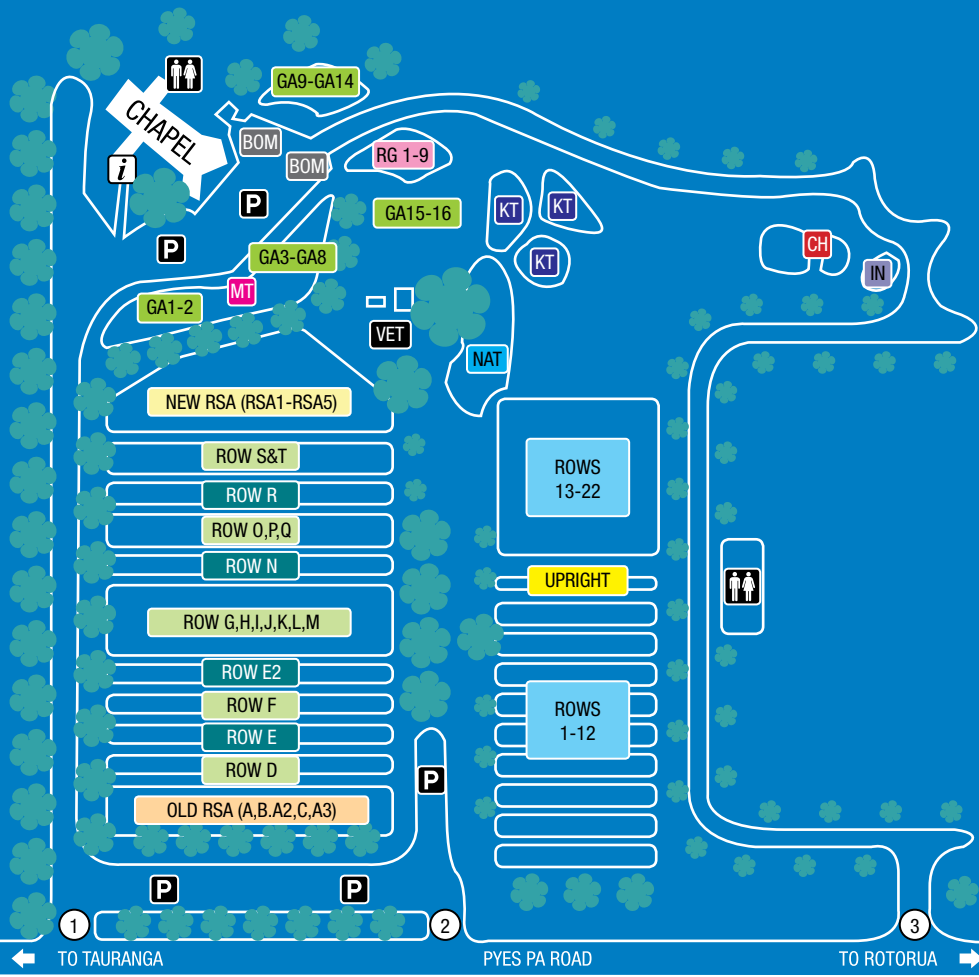

Pyes Pa Memorial Park

KEY

ASHES

- MT** Magnolia Tree
- KT** Kauri Tree Grove Section
- NAT** Native Garden Section
- RG** Rose Garden Section
RG1 - RG9
- GA** Rose Garden Section
GA1 - GA16
- UPRIGHT** Upright Memorial Section
- E** Ashes Berm Section
E, E2, N, R
- BOM** Granite Book of Memory

BURIALS

- CH** Children Section
- IN** Infants Section
- OLD** Old Cemetery
(Rows D-T)
- NEW RSA** New RSA Section
(RSA 1 - RSA 5)
includes Ashes rows
- OLD RSA** Old RSA Section
(A,B,A2, C & A3)
includes Ashes rows
- i** Office & Information
- VET** Year of the Veteran Memorial
- P** Public Parking
- i** Public Toilet
- 1** Gate 1
- 2** Gate 2
- 3** Gate 3

For some, it is a place to walk among memorials that chronicle Tauranga's recent history and to relax in a safe and peaceful environment. For others, it is a place to remember loved ones and to honour our nation's war heroes. It is also a place to say farewell during a funeral service to a family member or friend.