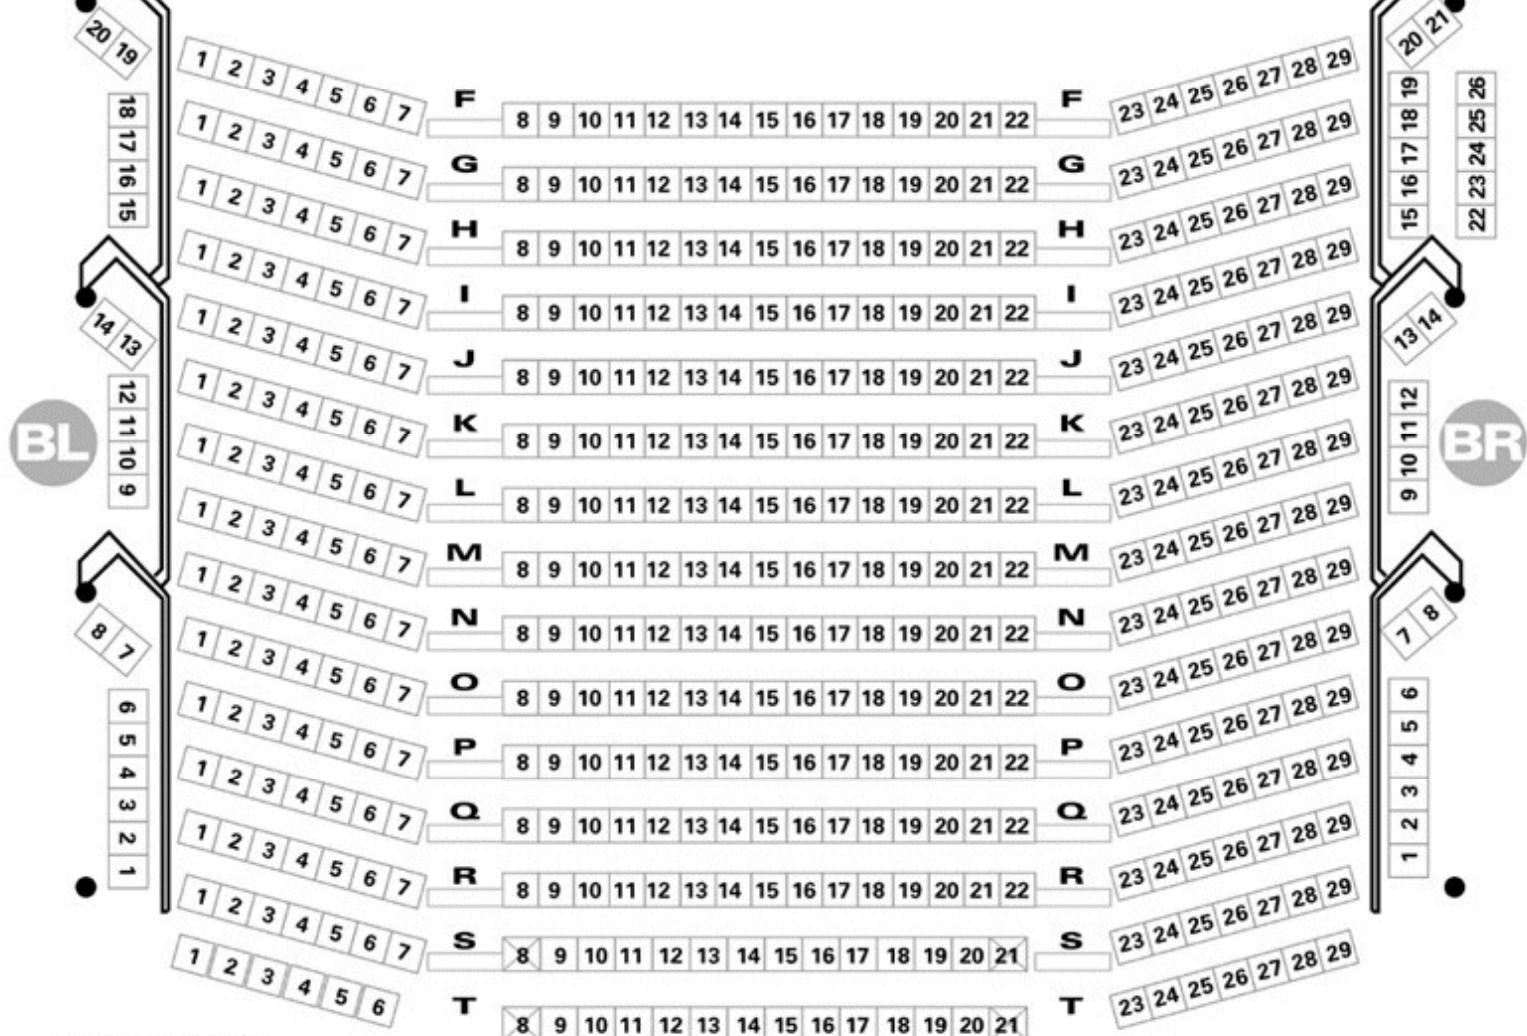

S T A G E

25 24 23 22 21
29 28 27 26

27 28 29
30 31

ENTRANCE

C E N T E N N I A L T H E A T R E

Tauranga's Community & Arts Centre
Baycourt