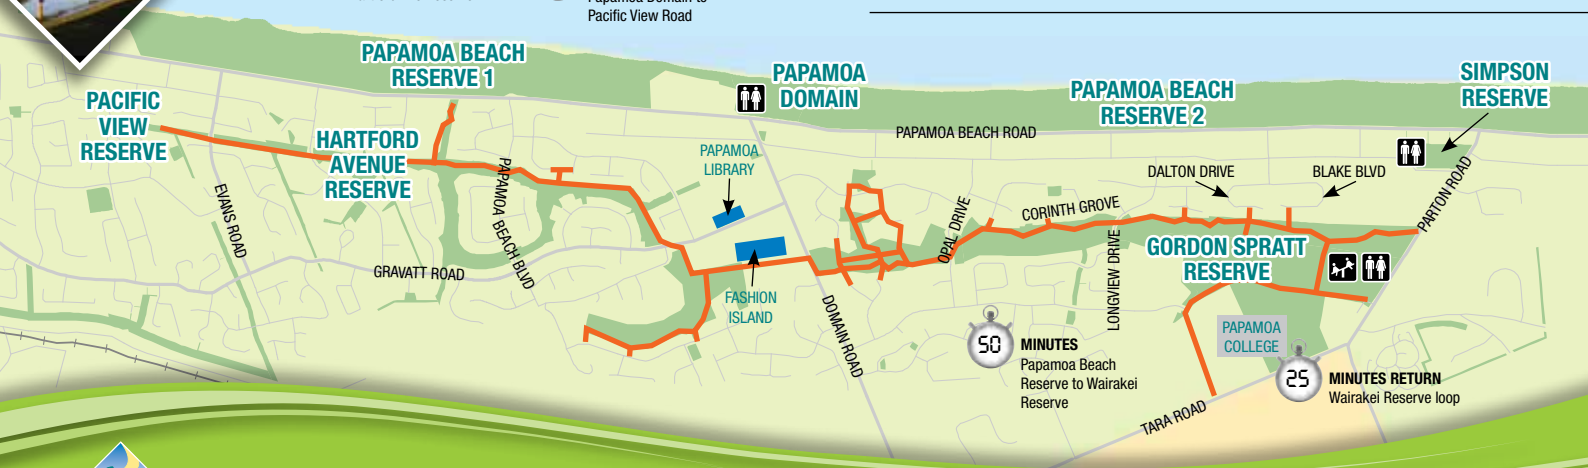

45 MINUTES
Pacific View Road
to Gravatt Road via
Hartford Ave Reserve

40 MINUTES
Papamoa Domain to
Pacific View Road

Papamoa

MAP

11

A series of pathways follows the Papamoa stormwater reserves, providing a walking and cycle link from Pacific View Road to Wairakei Reserve.

50 MINUTES
Papamoa Beach
Reserve to Wairakei
Reserve

25 MINUTES RETURN
Wairakei Reserve loop

Tauranga City

www.tauranga.govt.nz