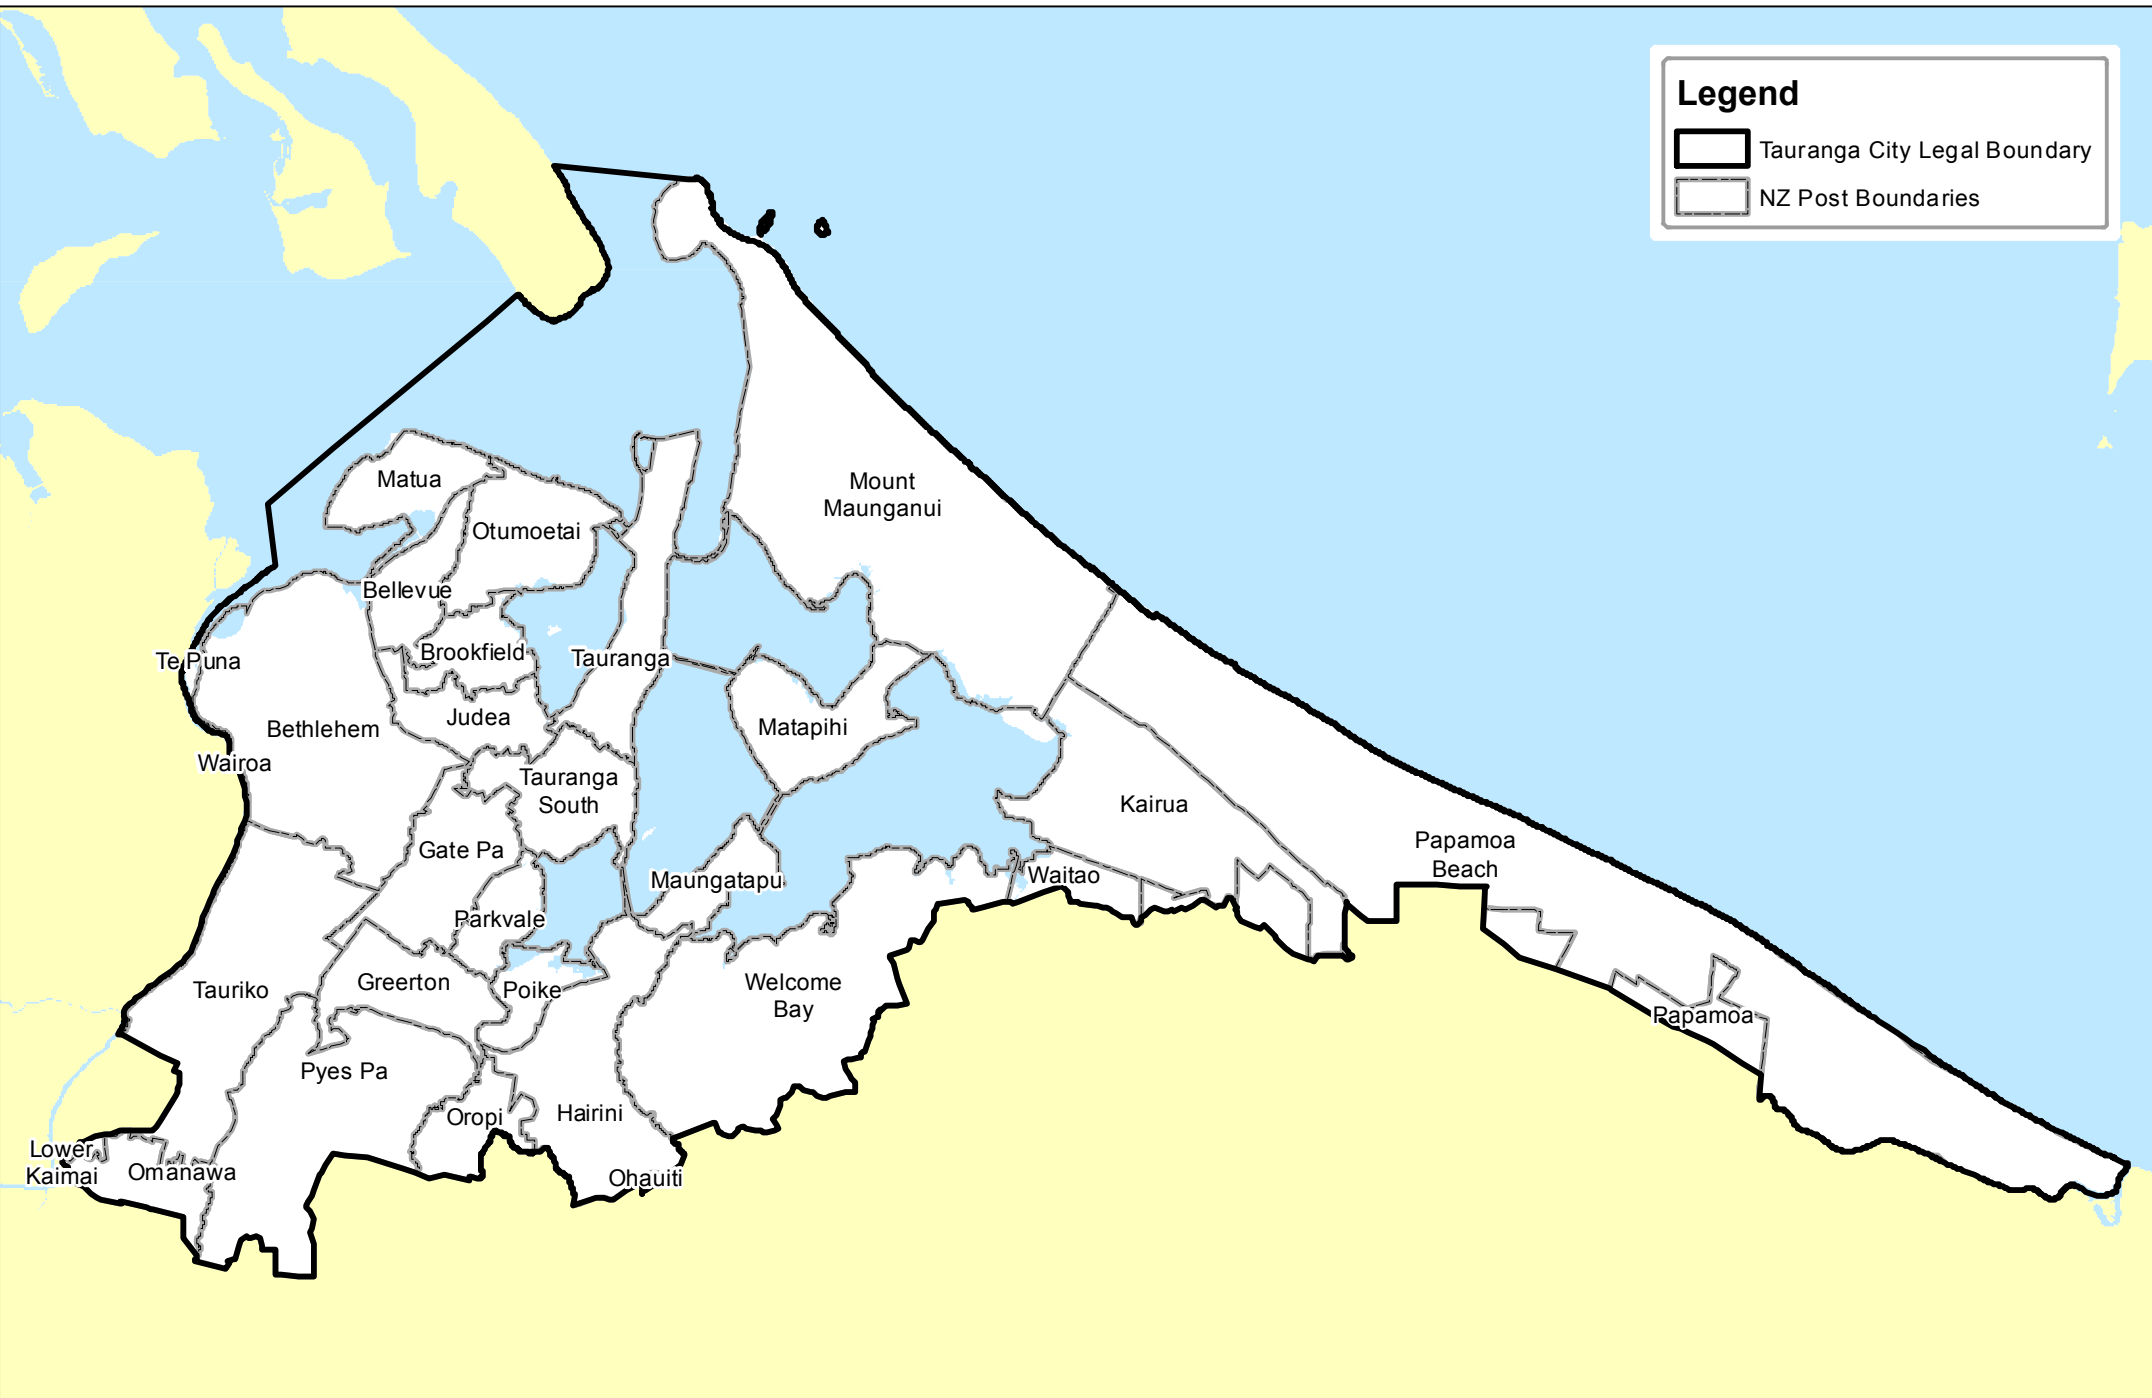

Legend

- Tauranga City Legal Boundary
- NZ Post Boundaries

Approx. Scale: 1:110,000 (at A4)

Tauranga Boundary Map
- Tauranga City Council -